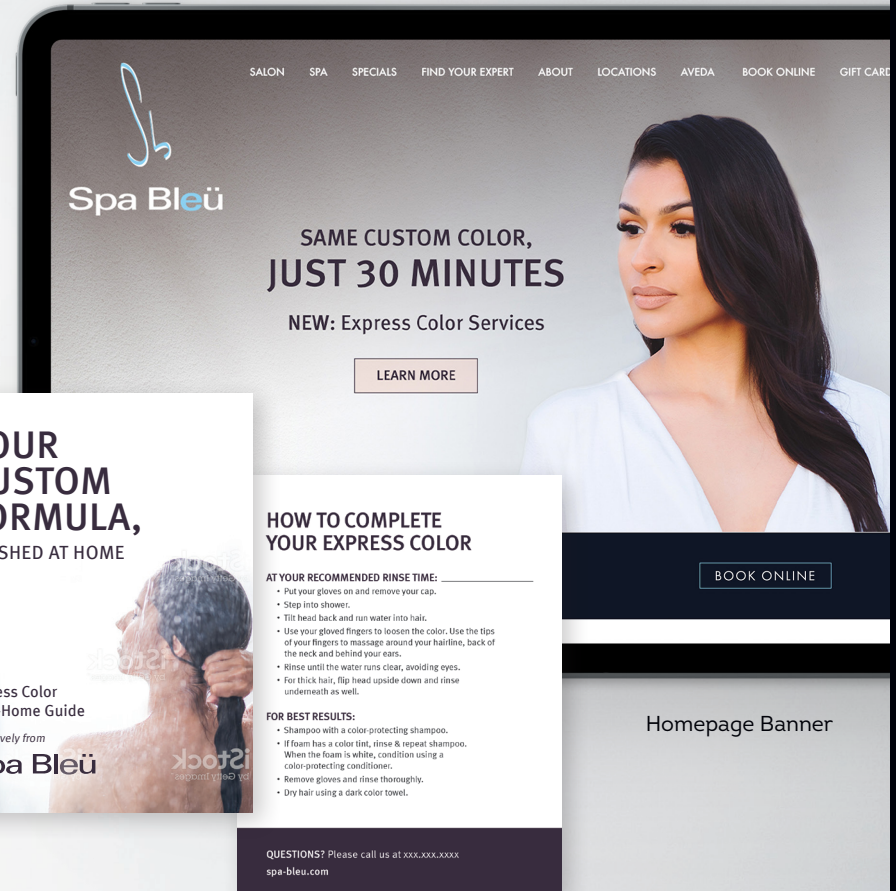

SEE MORE COLOR GUESTS—

QUICKLY AND SAFELY

EXPRESS COLOR SERVICES:

- Help guests feel safer
- Take only 30 minutes (guests process & rinse at home)
- Retouch existing formulas only

LAUNCH PACKAGE INCLUDES:

- Website Updates: Homepage Banner, New Express Color Page and Menu Pricing Update
- 500 Take Home Guide Postcards
- 2 Boosted Facebook Posts

$965

Prefer custom imagery or copy? Pricing available upon request. All pricing includes shipping.

UPGRADES TO INCREASE AWARENESS:

25 Mirror Clings, 4" x 8", $105
Jumbo Poster, $120 + $19 shipping
Email and resend, $275*
*need setup? let's talk!
Mini Blog and Boosted Post, $195

Homepage Banner

Take Home Guide
Postcards

READY?

985.792.0991 • hello@immarketinggroup.com

im IMAGINAL
MARKETING GROUP®